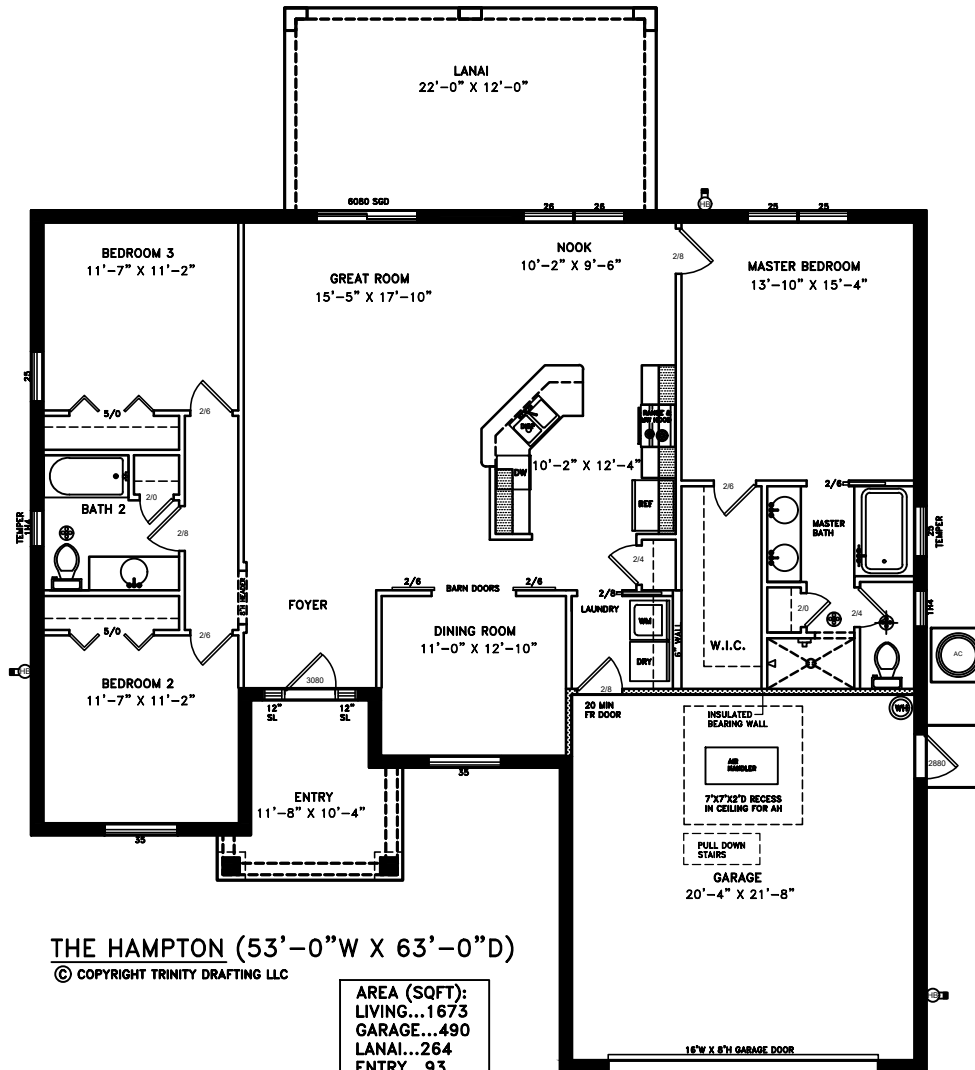

THE HAMPTON (53'-0"W X 63'-0"D)
 © COPYRIGHT TRINITY DRAFTING LLC

THE HAMPTON (53'-0"W X 63'-0"D)
 © COPYRIGHT TRINITY DRAFTING LLC

AREA (SQFT):
LIVING...1673
GARAGE...490
LANAI...264
ENTRY...93
TOTAL...2520